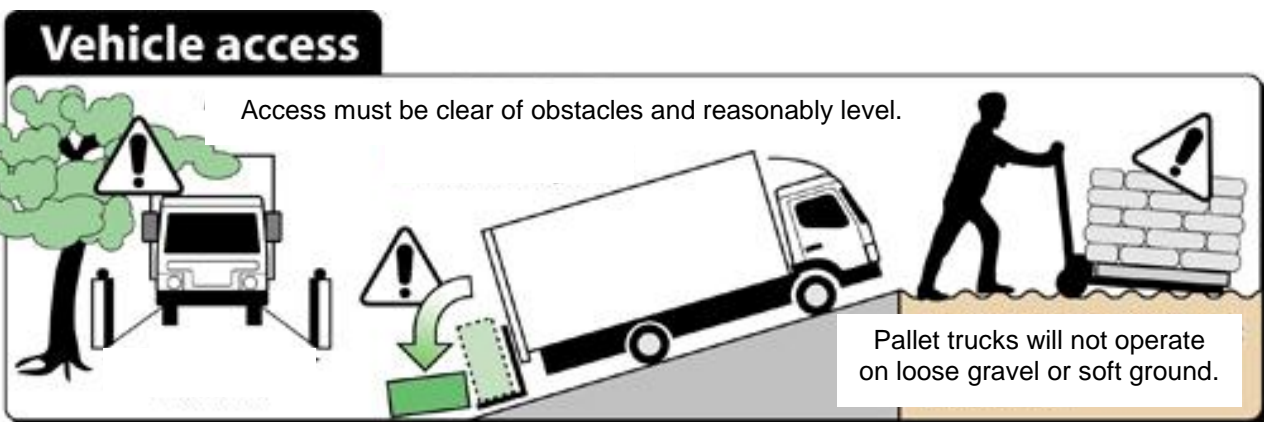

CelticLogs.ie

Delivery is by tail lift truck. Your firewood will be off-loaded using a manually operated pallet truck which will only operate on a level hard surface such as concrete or tarmac. Pallet trucks will not operate on gravel or against a gradient. Adequate access for a 7.5 ton truck is required, otherwise kerbside delivery only. Call us on 090-9679408 if you are unsure of access.

Firewood Deliveries – Terms & Conditions

1. Delivery is normally within 2 working days for orders placed before 12 noon.
2. Driver will ring customer 1 hour prior to delivery. It is the customer's responsibility to make themselves available to accept phone call. If the customer cannot be contacted a re-delivery charge may apply.
3. Delivery drivers will try to manoeuvre pallet with a hand operated pallet truck as close as possible where conditions allow.
4. If delivery is not possible because of poor access or gravel driveway, delivery will be as near to property as access allows.
5. All goods must be checked on arrival and any issues reported immediately.
6. In the event of goods being returned to Celtic Logs/O'Brien Timber Products arising from a dispute, payment will be refunded to customer less all charges incurred.